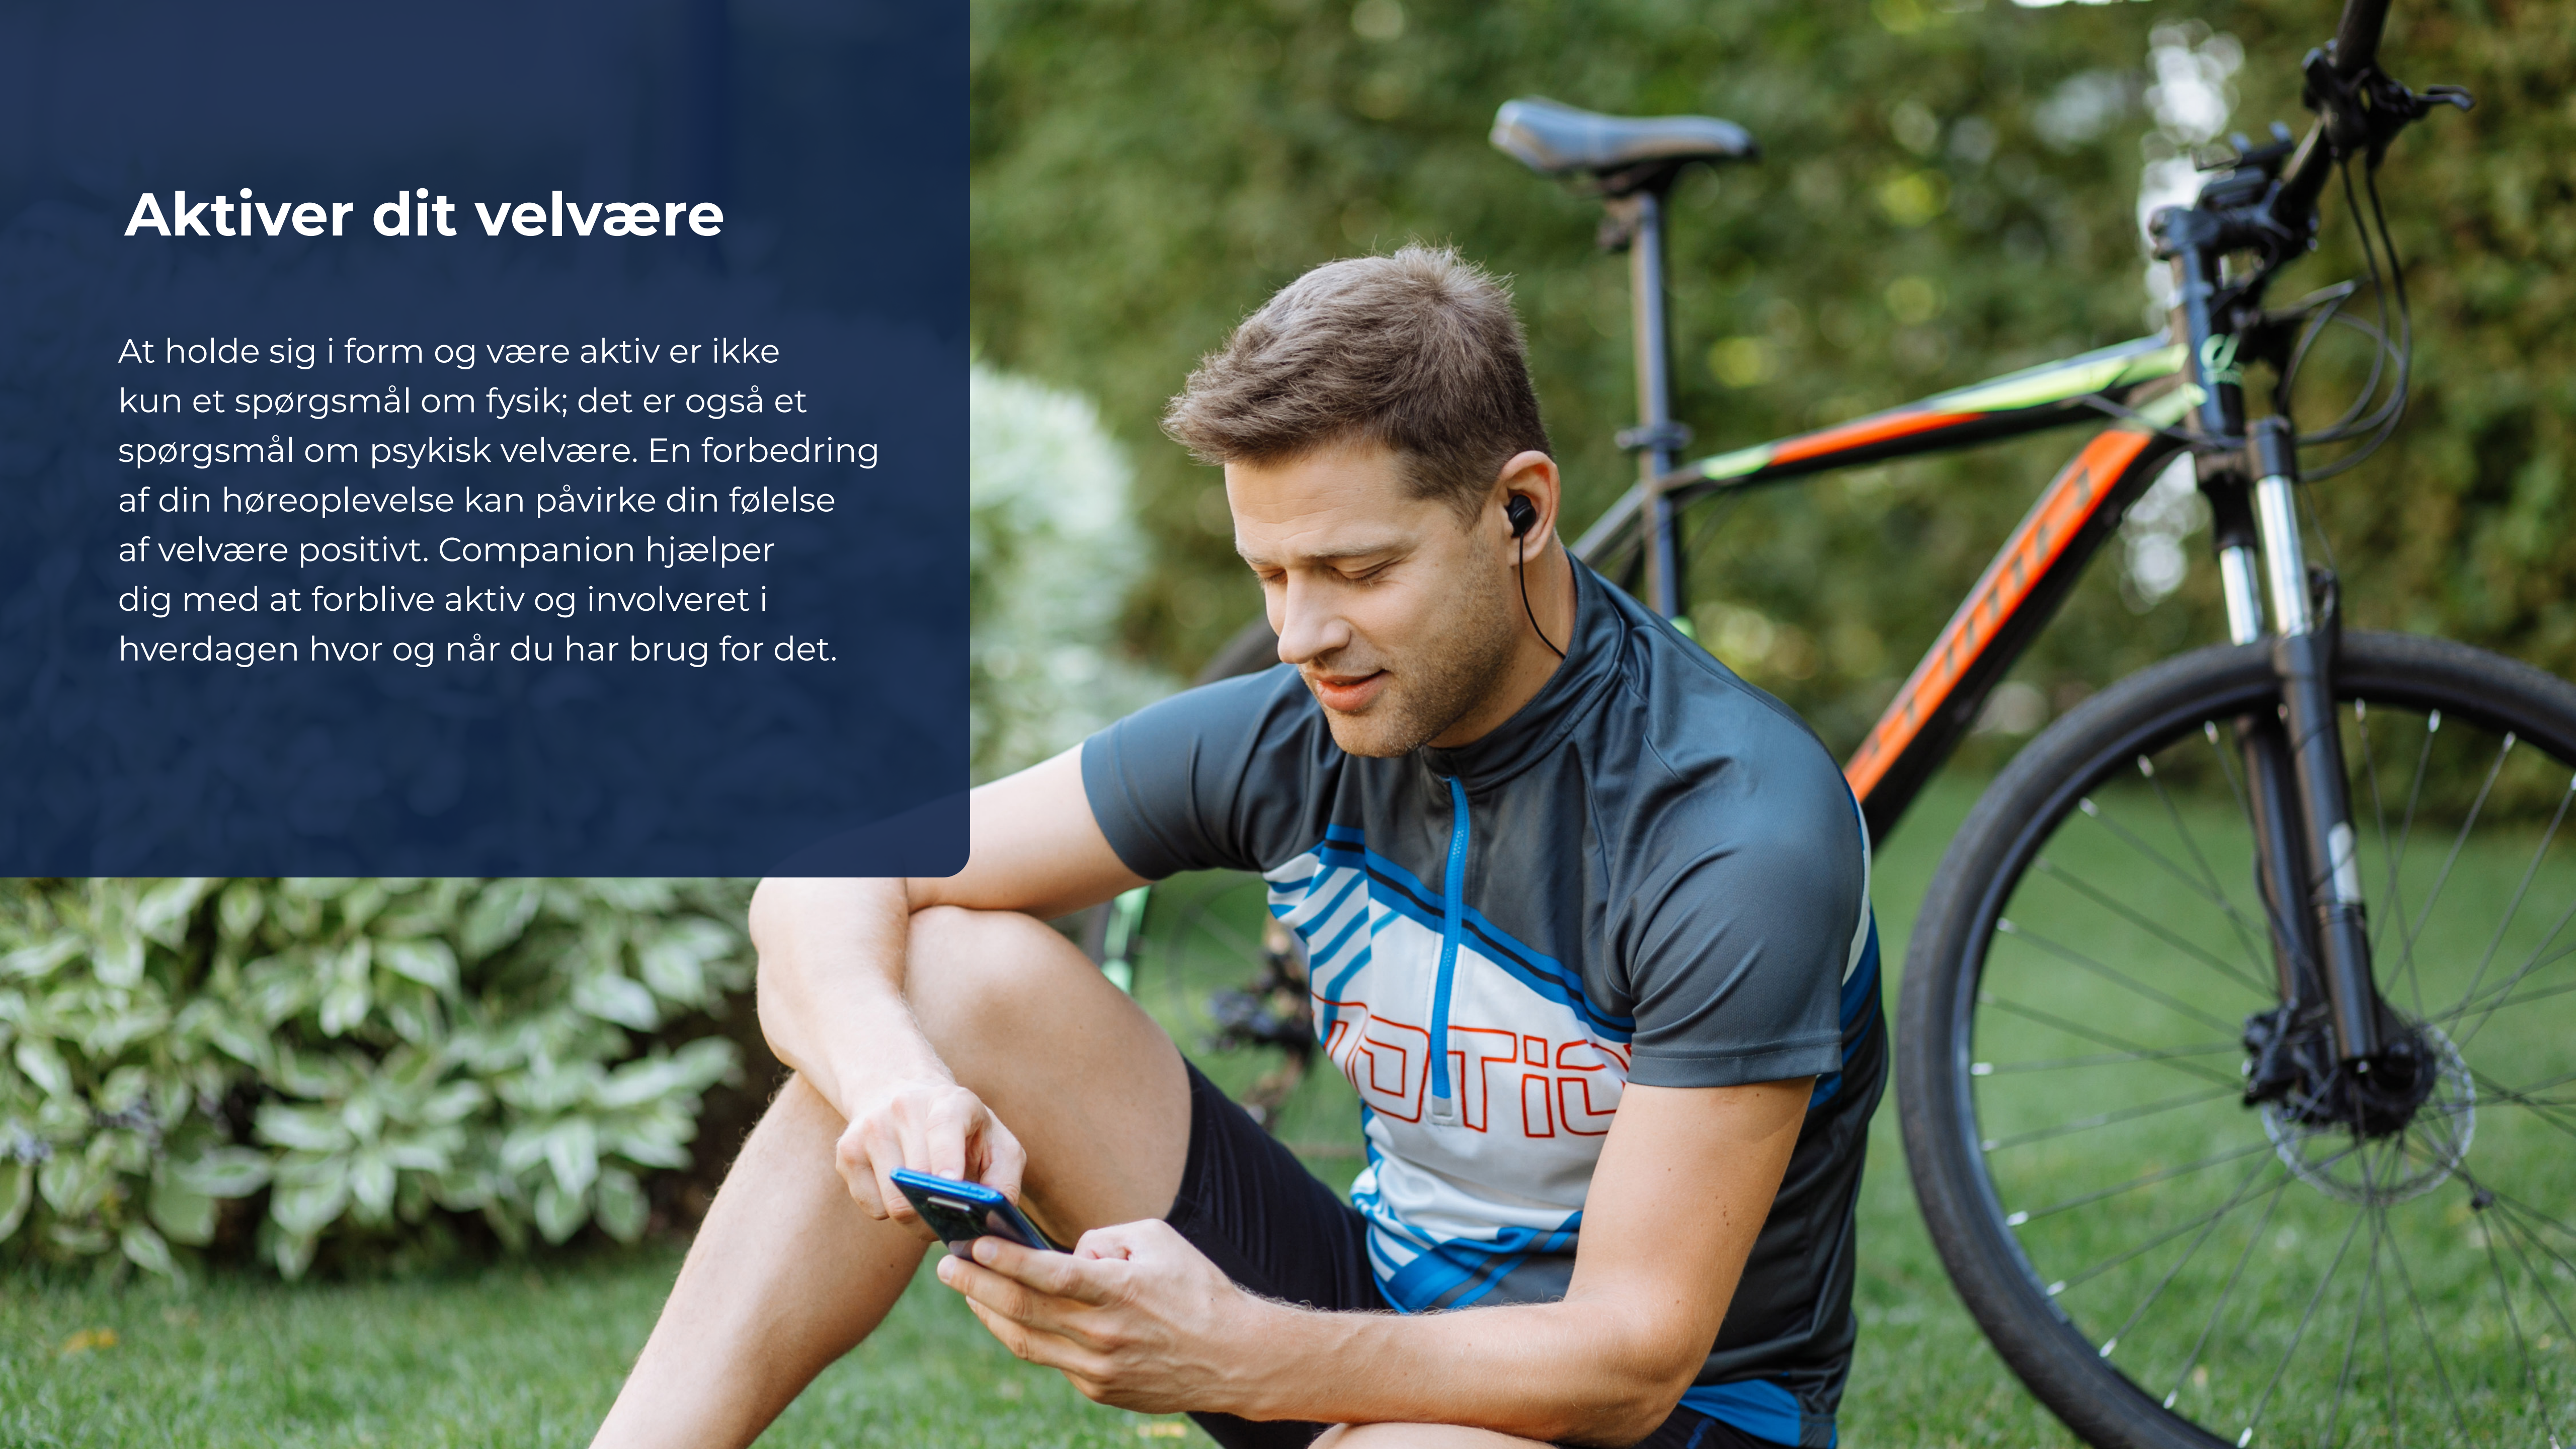

Aktiver dit velvære

At holde sig i form og være aktiv er ikke kun et spørgsmål om fysik; det er også et spørgsmål om psykisk velvære. En forbedring af din høreoplevelse kan påvirke din følelse af velvære positivt. Companion hjælper dig med at forblive aktiv og involveret i hverdagen hvor og når du har brug for det.